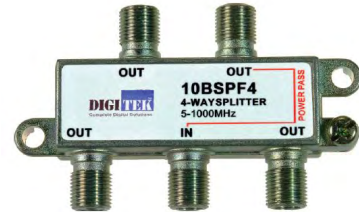

4 WAY FEMALE SPLITTER
ILU-10BSPF4