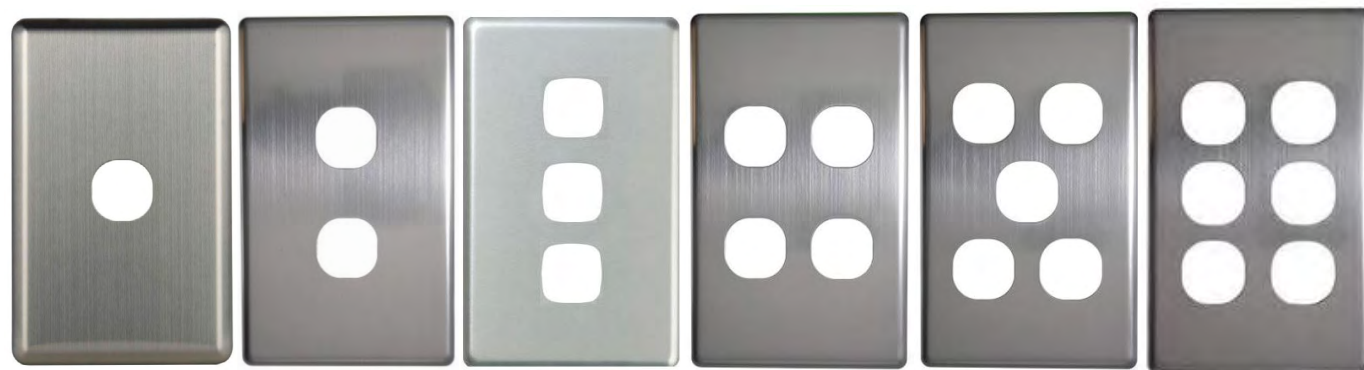

ILU-AP11840

LICENCE PLATE LAMP - LED

LP-CO2

LED LICENCE PLATE FRAME

ILU-CILLP1

SWITCHES

GANG FRAME - WHITE
 1 ILU-WS1/CP 2 ILU-WS2/CP 3 ILU-WS3/CP 4 ILU-WS4/CP 5 ILU-WS5/CP 6 ILU-WS6/CP

GANG FRAME - SILVER PLATE
 1 ILU-WS1/SP 2 ILU-WS2/SP 3 ILU-WS3/SP 4 ILU-WS4/SP 5 ILU-WS5/SP 6 ILU-WS6/SP