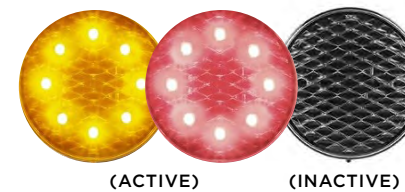

BLACK BASE FOR 16 SERIES

ILU-91687

TAIL LIGHTS & REFLECTORS

TRIPLE COMBO REAR RED LED TAIL LIGHT

ILU-CILEAP10404

TRIPLE COMBO LIGHT 330x130x40mm

ILU-CILEAP10554

REAR COMPACT LED TAIL LIGHT

ILU-CILEAP10654

LENS INDICATOR 82 SERIES

AMBER/CLEAR ILU-82ACB
REC/CLEAR ILU-82RCB

TRIPLE HOUSING FOR 82 SERIES

ILU-82B3B

82 SERIES TAIL LIGHT FULL UNIT

ILU-82BAR

TRIPLE BLACK HOUSING TAIL LIGHT