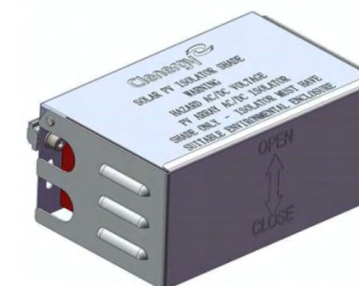

**ISOLATOR BRACKET GEN
III CLEENERGY**
ILU-CLMIS-SR265/111