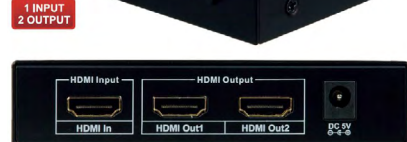

3 WAY FEMALE SPLITTER
ILU-10BSPF3

4 WAY FEMALE SPLITTER
ILU-10BSPF4

1 IN 2 OUT HDMI SPLITTER
ILU-HDMISPLIT2WAY

1 IN 4 OUT HDMI SPLITTER
ILU-HDMISPLIT4WAY

INSERT RCA FEM TO RCA FEM TO SUIT WALL PLATE

WHITE ILU-05BC4W
RED ILU-05BC4R
YELLOW ILU-05BC4Y