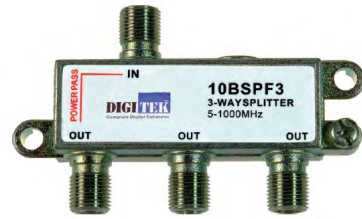

3 WAY FEMALE SPLITTER
ILU-10BSPF3

4 WAY FEMALE SPLITTER
ILU-10BSPF4

1 IN 2 OUT HDMI SPLITTER
ILU-HDMISPLIT2WAY

1 IN 4 OUT HDMI SPLITTER
ILU-HDMISPLIT4WAY

INSERT RCA FEM TO RCA FEM TO SUIT WALL PLATE

WHITE ILU-05BC4W
RED ILU-05BC4R
YELLOW ILU-05BC4Y