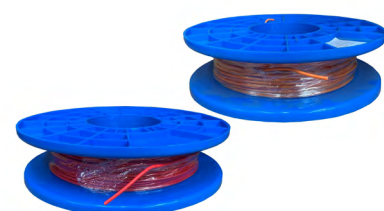

4MM CABLE 100M ROLL
RED ILU-4MMRED100M
ORANGE ILU-4MMORANGE100M