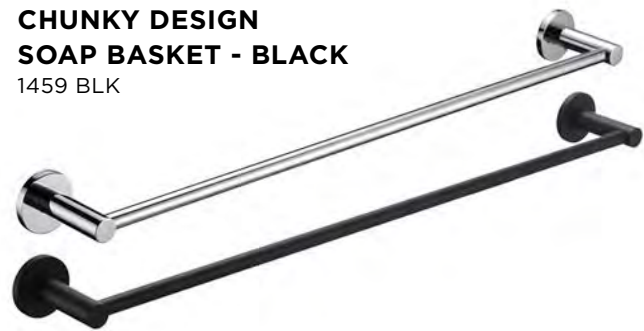

SINGLE TOWEL RAIL 600MM
CHROME 1124-600-P-CP
BLACK 1124-600-P-BLK