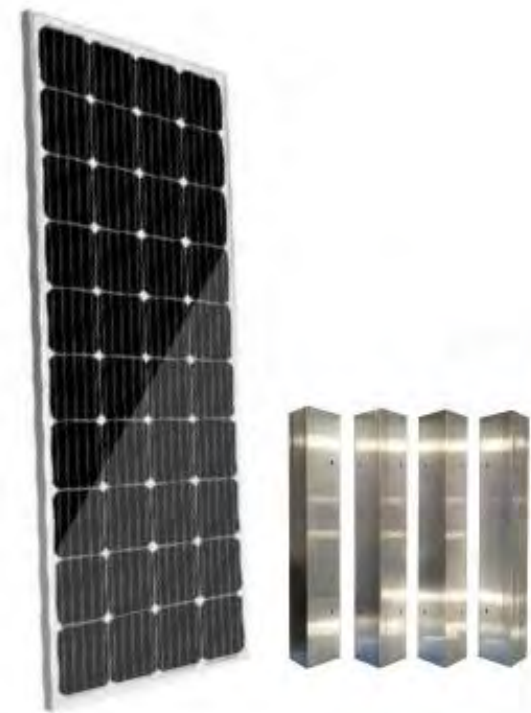

FANS

TABLE LEGS

REVERSE
CAMERAS

SOLAR & SOLAR ACCESSORIES

**210W SOLAR PANEL
1500 x 680 x 30mm
W/ BRACKETS - BLACK**
ILU-210WSPBLK

**190W SOLAR PANEL
1480 x 670 x 30mm - BLACK**
ILU-SP190

30A SOLAR REGULATOR
ILU-SOLREGRBSC