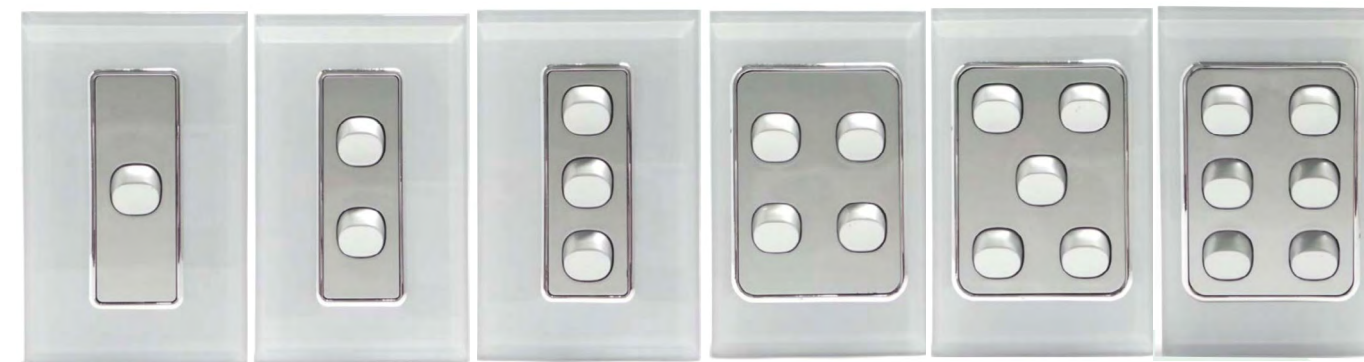

GANG SWITCH GLOSS - SILVER & WHITE
1 WS1DV-SW 2 WS2DV-SW 3 WS3DV-SW 4 WS4DV-SW 5 WS5DV-SW 6 WS6DV-SW