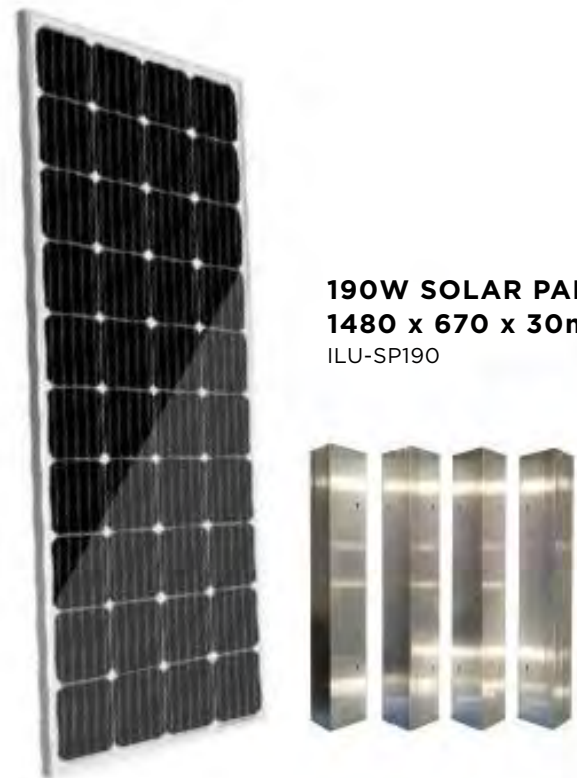

FANS

TABLE LEGS

REVERSE
CAMERAS

SOLAR & SOLAR ACCESSORIES

**210W SOLAR PANEL
1500 x 680 x 30mm
W/ BRACKETS - BLACK**
ILU-210WSPBLK

**190W SOLAR PANEL
1480 x 670 x 30mm - BLACK**
ILU-SP190

30A SOLAR REGULATOR
ILU-SOLREGRBSC