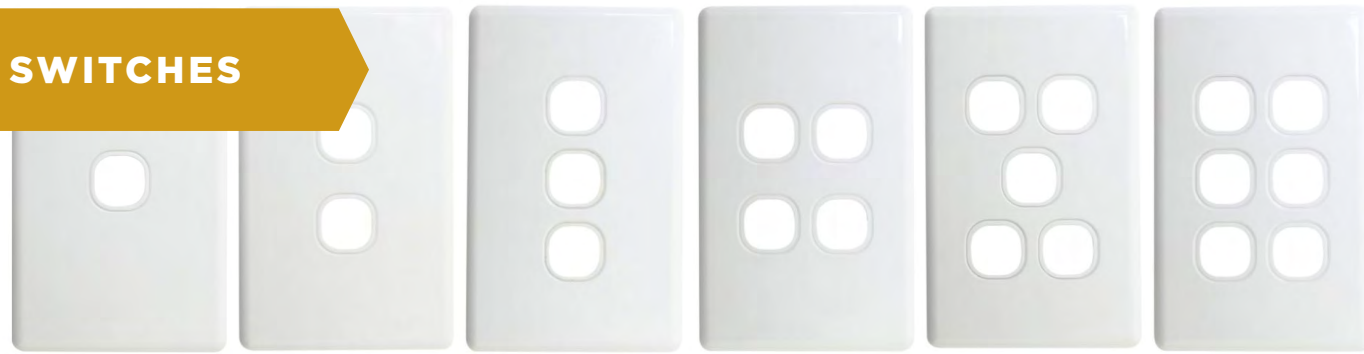

ILU-AP11840

LICENCE PLATE LAMP - LED

LP-CO2

LED LICENCE PLATE FRAME

ILU-CILLP1

SWITCHES

GANG FRAME - WHITE
 1 ILU-WS1/CP 2 ILU-WS2/CP 3 ILU-WS3/CP 4 ILU-WS4/CP 5 ILU-WS5/CP 6 ILU-WS6/CP

GANG FRAME - SILVER PLATE
 1 ILU-WS1/SP 2 ILU-WS2/SP 3 ILU-WS3/SP 4 ILU-WS4/SP 5 ILU-WS5/SP 6 ILU-WS6/SP