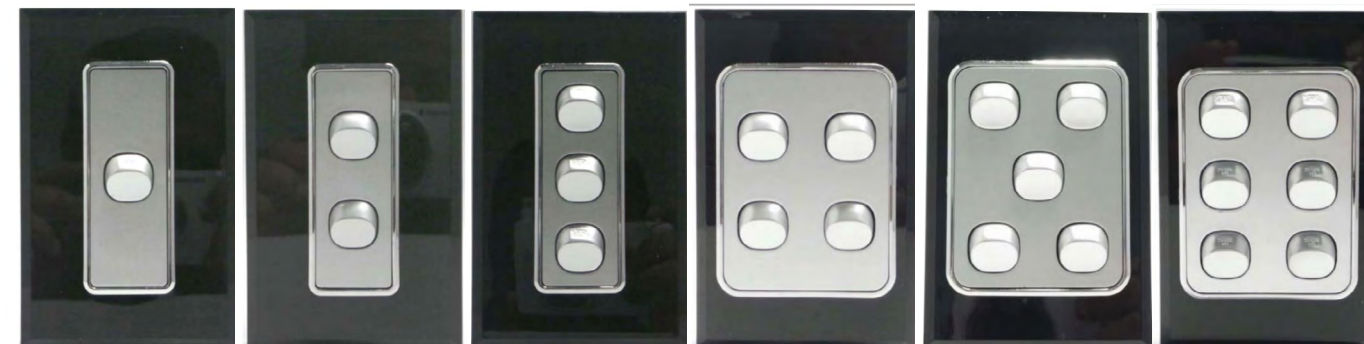

GANG SWITCH GLOSS - SILVER & BLACK
1 WS4DV-SB   2 WS2DV-SB   3 WS3DV-SB   4 WS4DV-SB   5 WS5DV-SB   6 WS6DV-SB

LIGHTING

POWER ACCESSORY
SOCKETS/INLETS,
OUTLETS

POWER POINTS,
MOUNTING
BLOCKS

POWER
SUPPLIES

RCD CIRCUIT
PROTECTION,
ENCLOSURES

SOLAR, SOLAR
ACCESSORIES

AUDIO/TV
ACCESSORIES,
ANTENNAS

TERMINAL,
CONNECTORS,
CONDUITS, SADDLES

FUSES,
FUSE BOXES

WATER LEVEL
GAUGES

TRAILER
CONNECTORS

AUTOMOTIVE
CABLE

PLUMBING

CHASSIS
COMPONENTS/
BRAKES, BATTERIES

FANS

TABLE LEGS

REVERSE
CAMERAS