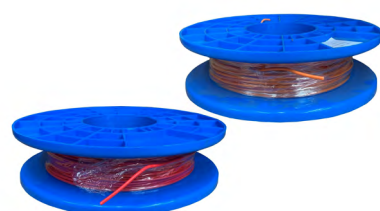

4MM CABLE 100M ROLL
RED ILU-4MMRED100M
ORANGE ILU-4MMORANGE100M