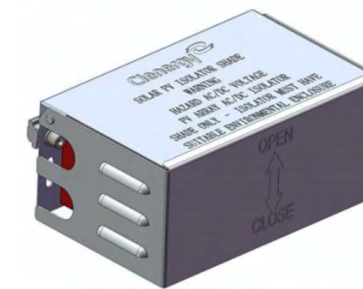

**ISOLATOR BRACKET GEN
III CLEENERGY**
ILU-CLMIS-SR265/111