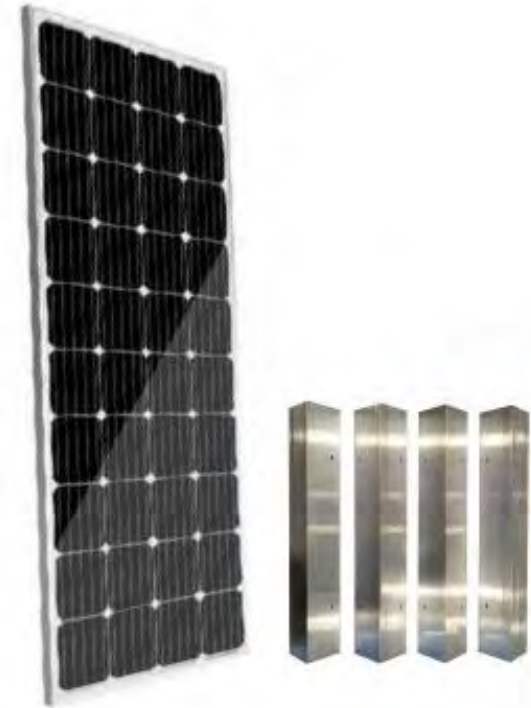

FANS

TABLE LEGS

REVERSE
CAMERAS

SOLAR & SOLAR ACCESSORIES

**210W SOLAR PANEL
1500 x 680 x 30mm
W/ BRACKETS - BLACK**
ILU-210WSPBLK

**190W SOLAR PANEL
1480 x 670 x 30mm - BLACK**
ILU-SP190

30A SOLAR REGULATOR
ILU-SOLREGRBSC