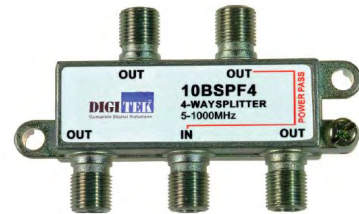

2 WAY FEMALE SPLITTER
ILU-10BSPF2

3 WAY FEMALE SPLITTER
ILU-10BSPF3

4 WAY FEMALE SPLITTER
ILU-10BSPF4

1 IN 2 OUT HDMI SPLITTER
ILU-HDMISPLIT2WAY

1 IN 4 OUT HDMI SPLITTER
ILU-HDMISPLIT4WAY

INSERT RCA FEM TO RCA FEM TO SUIT WALL PLATE