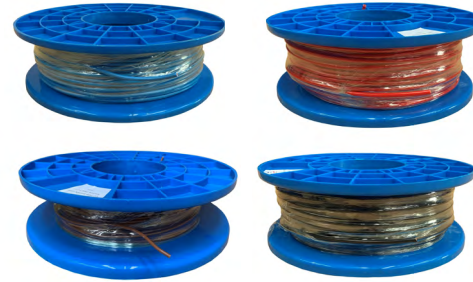

AUTOMOTIVE CABLE

4MM F8 CABLE 100M
BLUE/WHITE ILU-4MMFIG8BLUE/WH100M
BROWN/WHITE ILU-4MMFIG8BROWN/WH100M
GREEN/BLACK ILU-4MMFIG8GREEN/BLK100M
RED/BLACK ILU-4MMFIG8RED/BLK100M