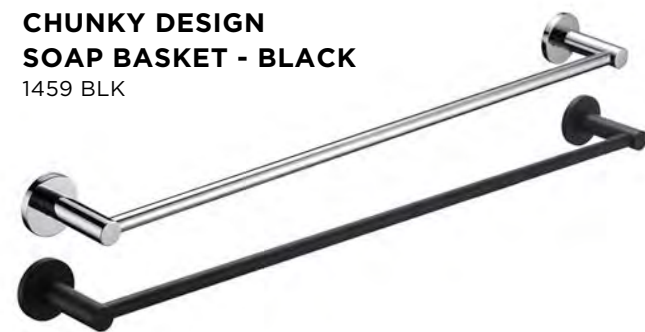

SINGLE TOWEL RAIL 600MM
CHROME 1124-600-P-CP
BLACK 1124-600-P-BLK