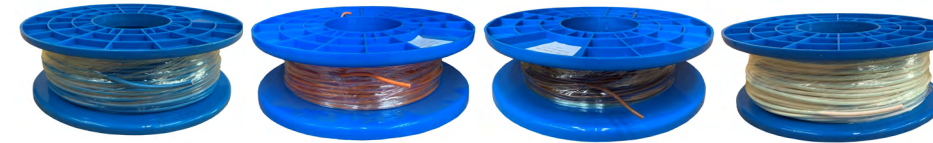

5MM CABLE 100M ROLL
BLUE ILU-5MMBLUE100M
ORANGE ILU-5MMORANGE100M
PURPLE ILU-5MMPURPLE100M
WHITE ILU-5MMWHITE100M