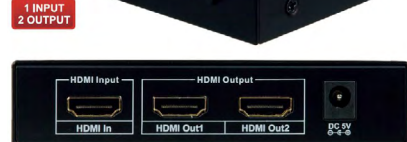

2 WAY FEMALE SPLITTER
ILU-10BSPF2

3 WAY FEMALE SPLITTER
ILU-10BSPF3

4 WAY FEMALE SPLITTER
ILU-10BSPF4

1 IN 2 OUT HDMI SPLITTER
ILU-HDMISPLIT2WAY

1 IN 4 OUT HDMI SPLITTER
ILU-HDMISPLIT4WAY

INSERT RCA FEM TO RCA FEM TO SUIT WALL PLATE