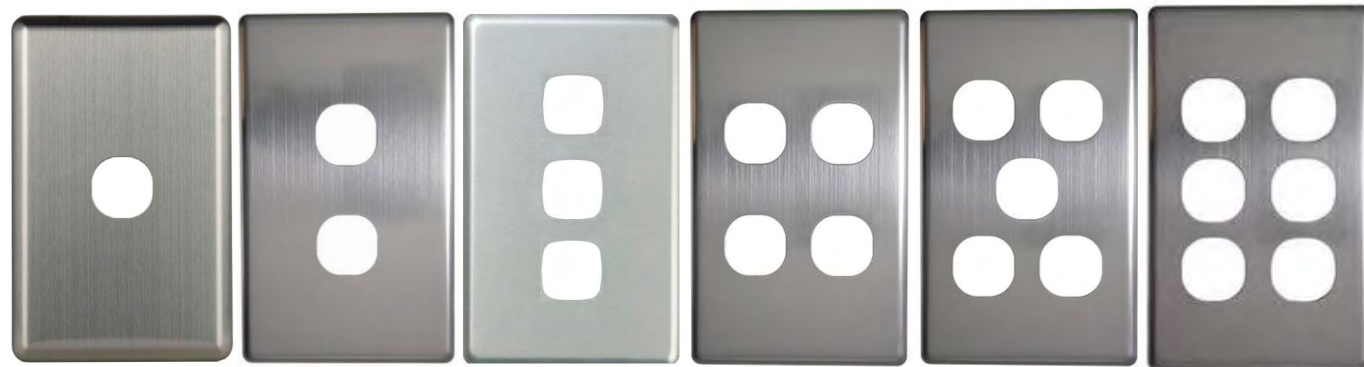

ILU-AP11840

LICENCE PLATE LAMP - LED

LP-CO2

LED LICENCE PLATE FRAME

ILU-CILLP1

SWITCHES

GANG FRAME - WHITE
 1 ILU-WS1/CP 2 ILU-WS2/CP 3 ILU-WS3/CP 4 ILU-WS4/CP 5 ILU-WS5/CP 6 ILU-WS6/CP

GANG FRAME - SILVER PLATE
 1 ILU-WS1/SP 2 ILU-WS2/SP 3 ILU-WS3/SP 4 ILU-WS4/SP 5 ILU-WS5/SP 6 ILU-WS6/SP