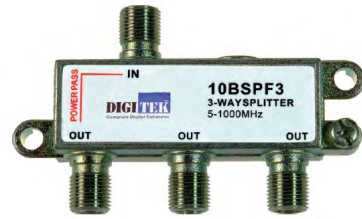

2 WAY FEMALE SPLITTER
ILU-10BSPF2

3 WAY FEMALE SPLITTER
ILU-10BSPF3

4 WAY FEMALE SPLITTER
ILU-10BSPF4

1 IN 2 OUT HDMI SPLITTER
ILU-HDMISPLIT2WAY

1 IN 4 OUT HDMI SPLITTER
ILU-HDMISPLIT4WAY

INSERT RCA FEM TO RCA FEM TO SUIT WALL PLATE