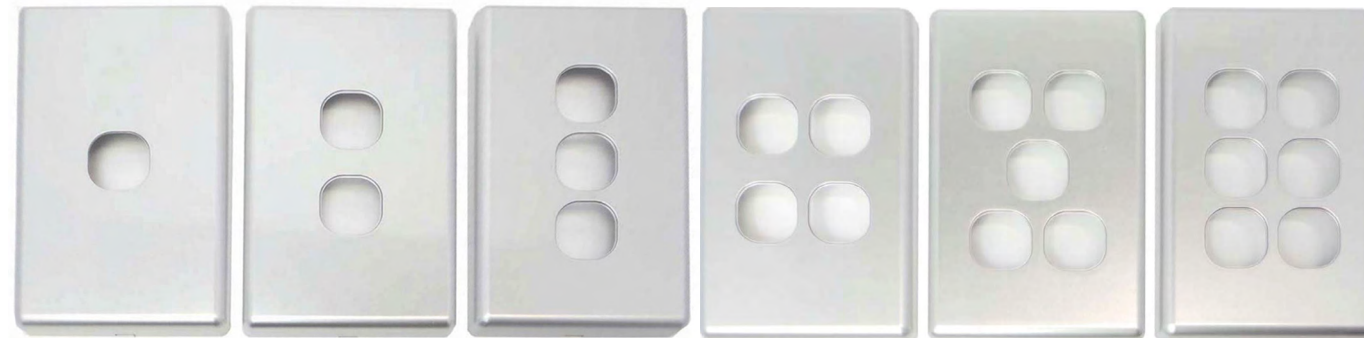

ILU-AP11840

LICENCE PLATE LAMP - LED

LP-CO2

LED LICENCE PLATE FRAME

ILU-CILLP1

SWITCHES

GANG FRAME - WHITE
 1 ILU-WS1/CP 2 ILU-WS2/CP 3 ILU-WS3/CP 4 ILU-WS4/CP 5 ILU-WS5/CP 6 ILU-WS6/CP

GANG FRAME - SILVER PLATE
 1 ILU-WS1/SP 2 ILU-WS2/SP 3 ILU-WS3/SP 4 ILU-WS4/SP 5 ILU-WS5/SP 6 ILU-WS6/SP