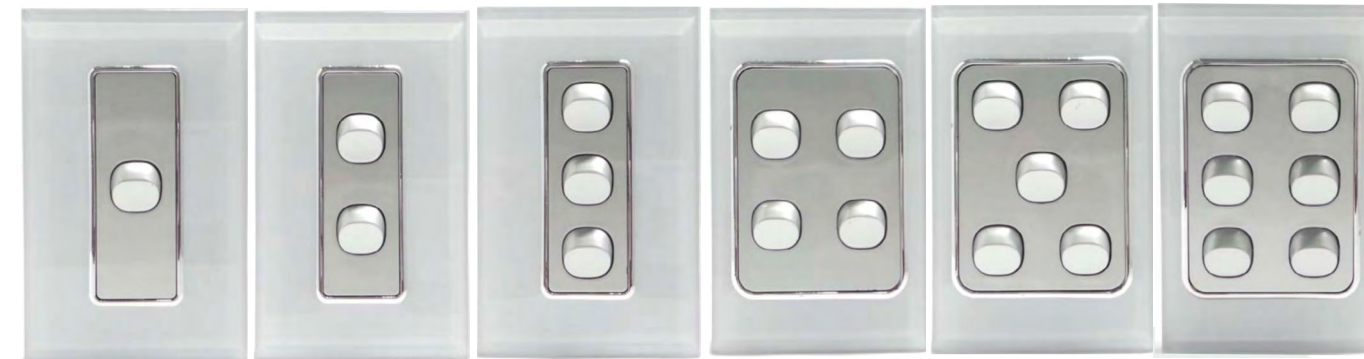

GANG SWITCH GLOSS - SILVER & WHITE
1 WS1DV-SW   2 WS2DV-SW   3 WS3DV-SW   4 WS4DV-SW   5 WS5DV-SW   6 WS6DV-SW