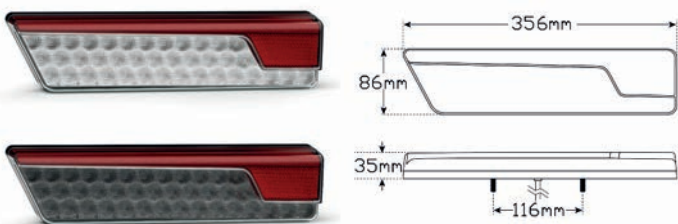

CCA-30BLM 65X30X24mm

LED Autolamp 12V/24V Licence Plate Light

CCA-41BLM: 70x42x40mm

LED Autolamp 12/24V Stop/Tail/Sequential Indicator

CCA-355ARWM-2: Reverse/Reflector Taillight Chrome 355x85x34mm

LED Autolamp 12/24V Stop/Tail/Sequential Indicator