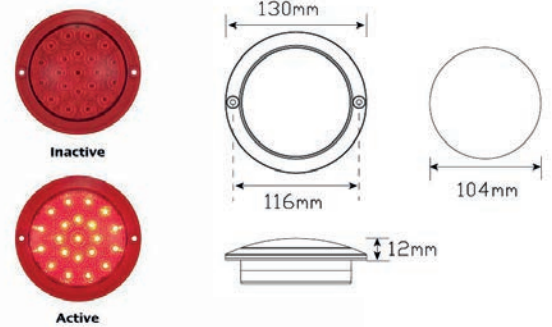

LED Autolamp 102 Series 12V Round Tail Lamp Clear Lens

CCA-102R : Red 130mm