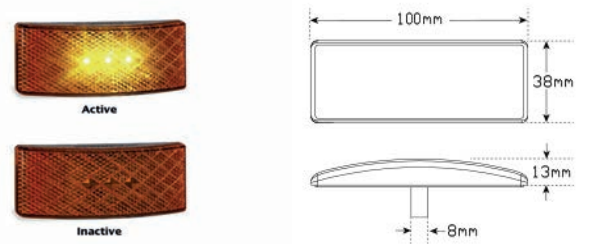

LED Autolamp Red Reflector Stick On

CCA-7030RB: 70x30x6mm (Box of 100)

LED Autolamp White Reflector Stick On

CCA-7030WB: 70x30x6mm (Box of 100)

LED Autolamp 12/24V Amber Side Marker with Reflector

CCA-EU38AMHDB: 100x38x13mm