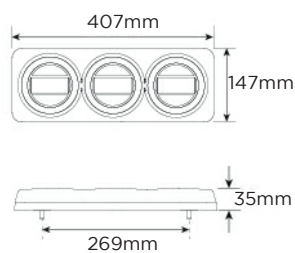

LED Autolamp 12V/24V Maxilamp Tail/Indicator/Reflector

CCA-MAXILAMP3XR3M: Black Chrome 407x147x35mm