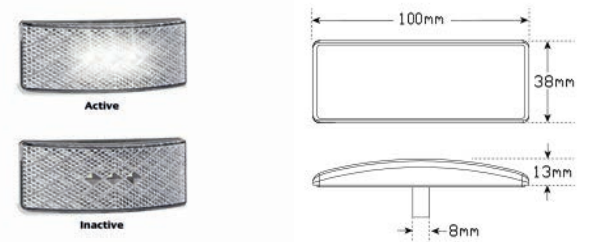

LED Autolamp 12/24V White Side Marker with Reflector

CCA-13118WM-SW: 145x30x145mm