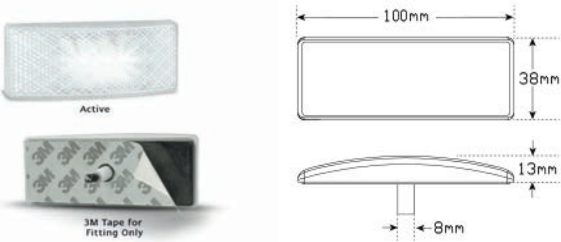

**CCA-EU38BAMHDB:** 3M Adhesive 100x38x13mm

LED Autolamp 12V/24V Redr Side Marker with Reflector

**CCA-EU38BRMHDB:** 3M Adhesive 100x38x13mm

LED Autolamp Red/Amber Side Marker

**CCA-1458ARM:** Red/Amber 75x38x32mm