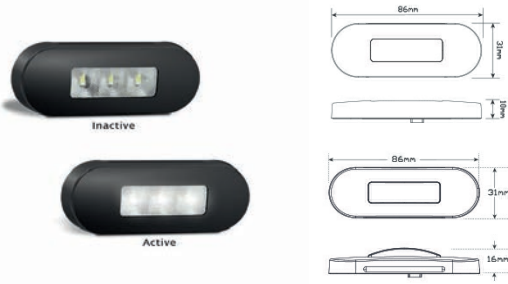

**CCA-44WMEB:** Indicator with Reflector 100x44x12

LED Autolamp 12V/24V Red Side Marker

**CCA-44WMEB:** Indicator with Reflector 100x44x12

LED Autolamp 12V/24V White Front Marker Clear Lens

**CCA-86BWM:** Black Bezel 86x31x16mm