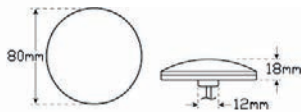

LED Autolamp 12V Round Rear Stop/Tail Lamp Taillight

CCA-82WCB: White 80mm