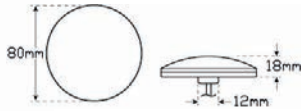

LED Autolamp 12V Round Rear Stop/Tail Lamp Taillight

CCA-82RCB: Red 80mm