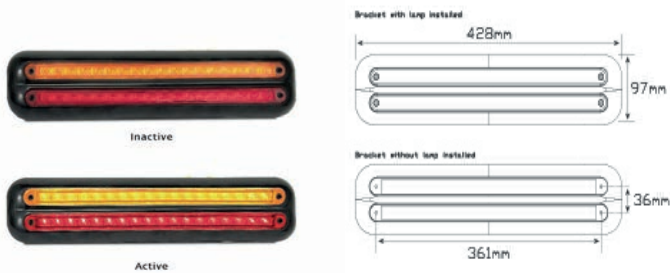

**CCA-407BARR** Clear Lens Black 407x147x35mm

LED Autolamp Triple Surface Tail lamp Mount Housing

**CCA-102B3B:** Black Suit 102 Series

LED Autolamp 12V Slim Line Stop/Tail/Indicator Tail light

**CCA-380BAR12:** Black 428x97x22mm