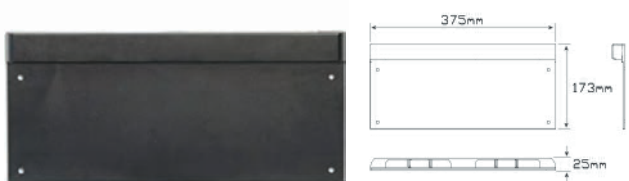

**CCA-EU38WMCSB:** Chrome Bezel

LED Autolamp 12V Slim Line Stop/Tail/Indicator Tail light

**CCA-380BAR12:** Black 428x97x22mm

LED Autolamp 12/24V LED Number Plate Frame

**CCA-LP1:** 12/24V LED Number Plate Frame