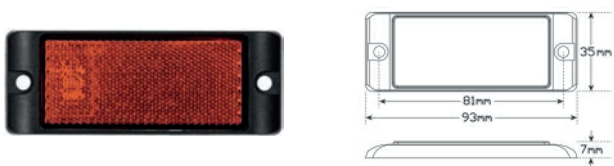

LED Autolamp Amber Reflector with Mount Bracket

CCA-7035AB: Black 93x35x7mm (Box of 100)