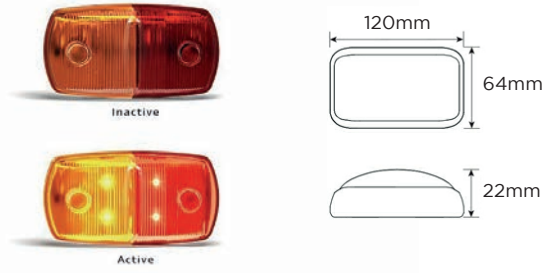

LED Autolamp 12V/24V Amb/Red Low Profile Side Marker

CCA-69RM: 120X64X22mm