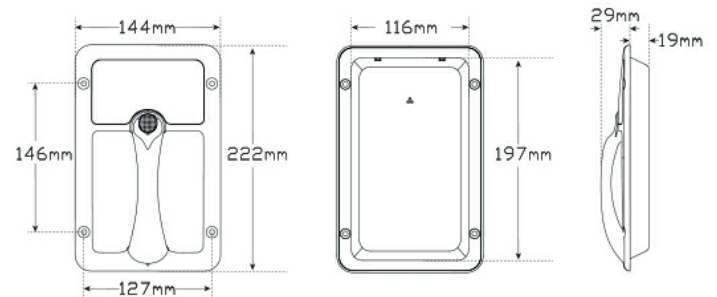

GUARANTEE OF QUALITY

RANGE

Our LED products' quality and innovative features are tested and trusted by Australian manufacturing companies that incorporate our LED Brand into their product designs. Our clients put our auto lights through some of the harshest conditions before they are used to ensure that their customers receive the best product on the market that will exceed all expectations.

At Caravan and Camping Aus we believe in functional innovation, long-lasting quality and value for money in all of the products we sell to benefit our OEM's and end customers.

LED Autolamp Grab Handle Light Black Bargman Style