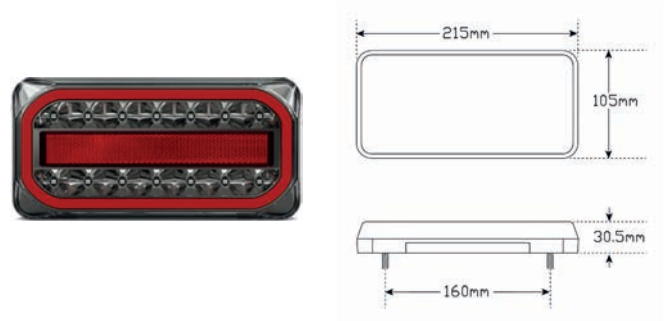

LED Autolamp 12V LH/RH Direction Stop/Tail/Indicator

CCA-215ARLP2: Reflector Taillight 215x105x30.5mm