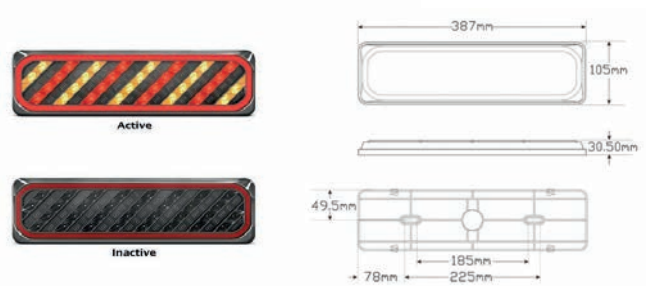

LED Autolamp **LHS** 12V Stop/Tail/Indicator Taillight

CCA-3856ARRLB: 387x105x31mm