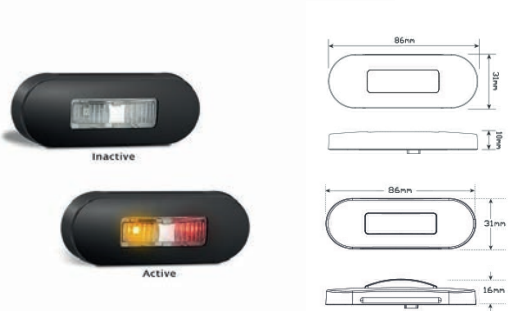

LED Autolamp 12V/24V R/Am Front Marker Clear Lens

CCA-86BARM: Black Bezel 86x31x16mm