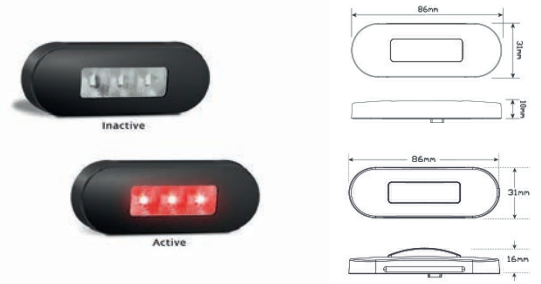

LED Autolamp 12V/24V Red Front Marker Clear Lens

CCA-86BRM: Black Bezel 86x31x16mm