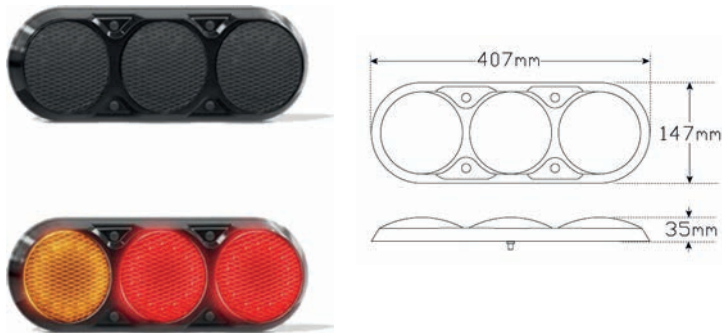

LED Autolamp 12V Slimline Stop/Tail/Indicator Taillight

**CCA-285BAR12:** 285x25x10mm

LED Autolamp 12V Stop/Tail/Indicator Taillight Clear Lens

**CCA-407BARRC:** Black 407x147x35mm

LED Autolamp 12V Stop/Tail/Indicator Taillight

**CCA-407BARR** Clear Lens Black 407x147x35mm

LED Autolamp Triple Surface Tail lamp Mount Housing

**CCA-102B3B:** Black Suit 102 Series

LED Autolamp 12V Slim Line Stop/Tail/Indicator Tail light

**CCA-380BAR12:** Black 428x97x22mm