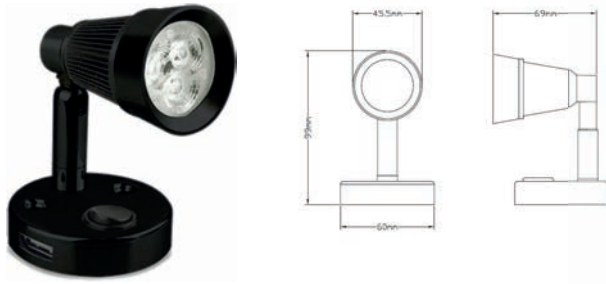

LED Autolamp 12V Interior Reading Light with USB Port

CCA-RL60BUSB: Black 99x60x69mm