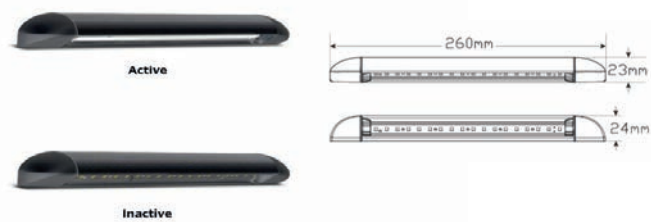

LED Autolamp 12V Awning Lamp

CCA-23260BLKB: 260x23X24mm Black

LED Autolamp 12V Interior low profile strip light

CCA-1061/12SWB: 300x25x10 White

LED Autolamp Large Round Interior/Exterior Lamp

CCA-13118WM-SW: Inc On / Off Switch 362x25x11mm