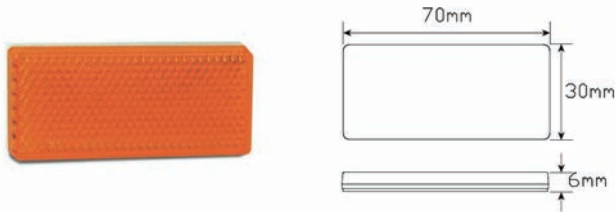

LED Autolamp White Front Marker

CCA-1458WM: 73x38x32mm

LED Autolamp 12V Strip Stop/Tail/Indicator Taillight

CCA-235BAR12: Black 258x82x17mm

LED Autolamp Amber Reflector Stick On

CCA-7030AB: 70x30x6mm (Box of 100)