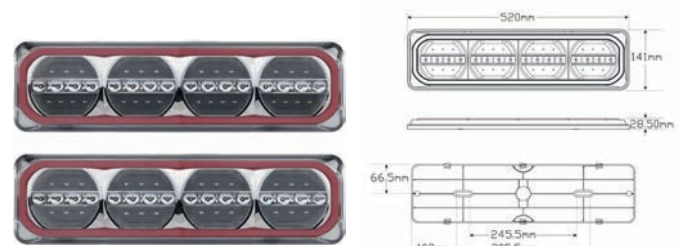

LED Autolamp 12/24V Stop/Tail/Sequential Indicator

CCA-520ARRMB: Reverse/Reflector Taillight 193x123x26mm