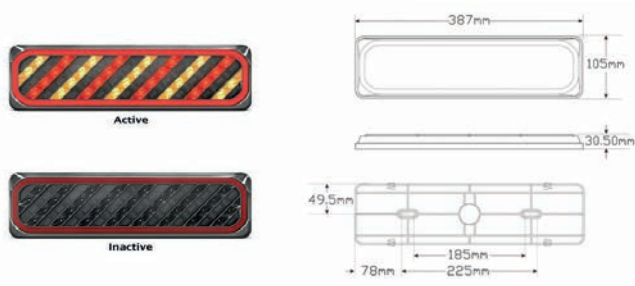

LED Autolamp **RHS** 12V Stop/Tail/Indicator Taillight

CCA-3856ARRRB: 387x105x31mm