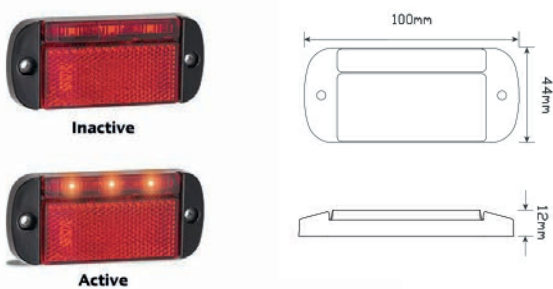

LED Autolamp 12V/24V Red Side Marker

CCA-44WMEB: Indicator with Reflector 100x44x12