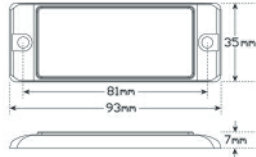

LED Autolamp White Reflector with Mount Bracket

CCA-7035WB: Black 93x35x7mm (Box of 100)