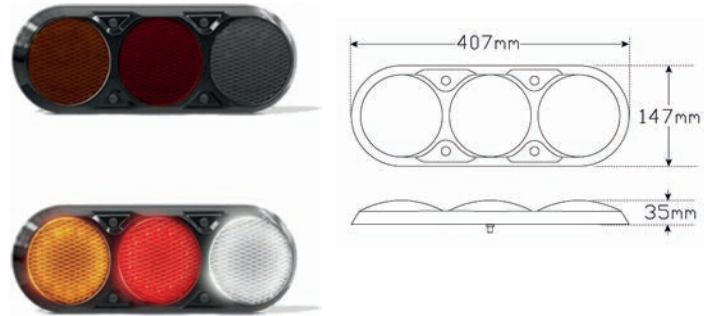

LED Autolamp 12V Slimline Stop/Tail/Indicator Taillight

**CCA-285BAR12:** 285x25x10mm

LED Autolamp 12V Stop/Tail/Indicator Taillight Clear Lens

**CCA-407BARRC:** Black 407x147x35mm

LED Autolamp 12V Stop/Tail/Indicator Taillight