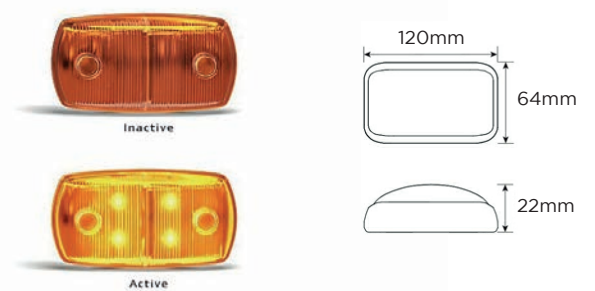

LED Autolamp 12V/24V Amber Low Profile Side Marker

CCA-69AM: 120X64X22mm