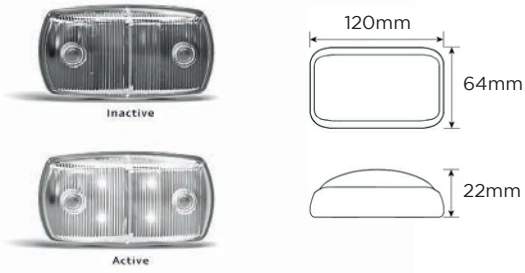

**CCA-35ARM:** 58X35X21mm

LED Autolamp 12V/24V Amber Low Profile Side Marker

**CCA-69AM:** 120X64X22mm

LED Autolamp 12V/24V White Low Profile Side Marker

CCA-69RM: 120X64X22mm

LED Autolamp 12V/24V Amb/Red Low Profile Side Marker