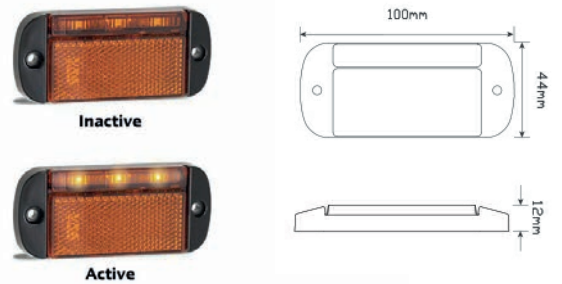

**CCA-102ABC:** Black Chrome 130mm

LED Autolamp 12V Round Stop/Tail Taillight

**CCA-102WBC:** Black Chrome 130mm

LED Autolamp 12V/24V Amber Side Marker

**CCA-44AMEB:** Indicator with Reflector 100x44x12

LED Autolamp 12V/24V Red Side Marker