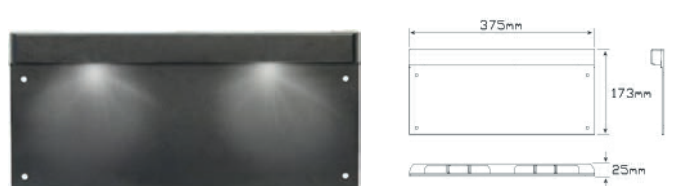

LED Autolamp 12/24V LED Number Plate Frame

CCA-LP1: 12/24V LED Number Plate Frame (6 lights)