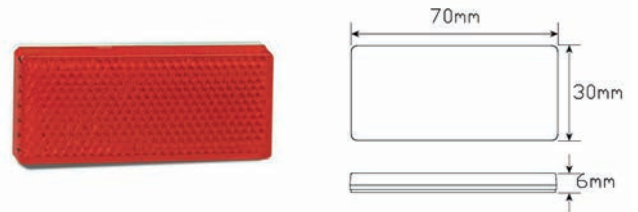

LED Autolamp Red Reflector Stick On

CCA-7030RB: 70x30x6mm (Box of 100)