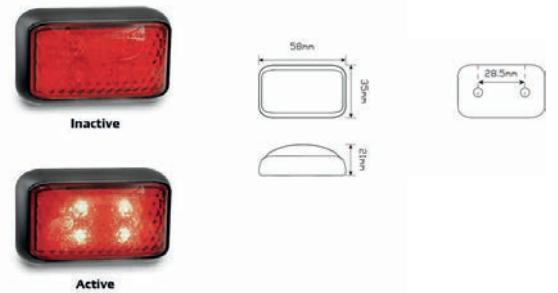

**CCA-35WM:** 58X35X21mm

LED Autolamps Amber Front End Outline Marker Lamp

**CCA-35RM:** 58X35X21mm

LED Autolamps Red Front End Outline Marker Lamp

**CCA-380BAR12:** 58X35X21mm

ED Autolamps Amb/Red Front End Outline Marker Lamp