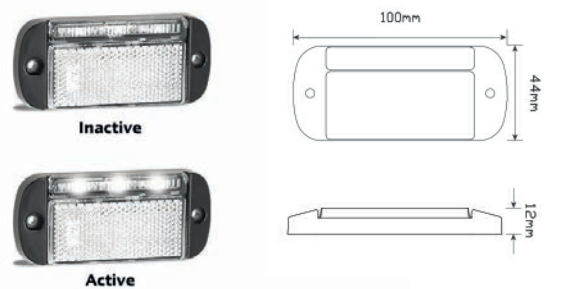

LED Autolamp 12V/24V Red Side Marker

CCA-44WMEB: Indicator with Reflector 100x44x12