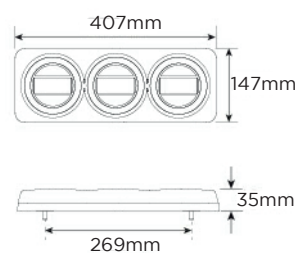

LED Autolamp 12V/24V Maxilamp Tail/Indicator/Reflector

CCA-MAXILAMP3XRWB: Black Chrome 407x147x35mm