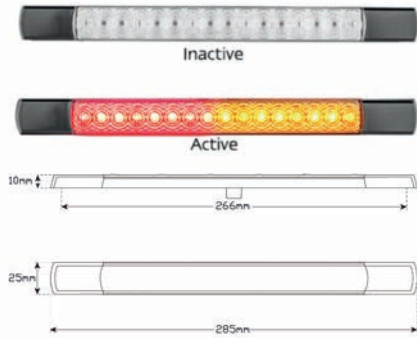

LED Autolamp 12V Slimline Stop/Tail/Indicator Taillight

**CCA-285BAR12:** 285x25x10mm

LED Autolamp 12V Stop/Tail/Indicator Taillight Clear Lens

**CCA-407BARRC:** Black 407x147x35mm

LED Autolamp 12V Stop/Tail/Indicator Taillight