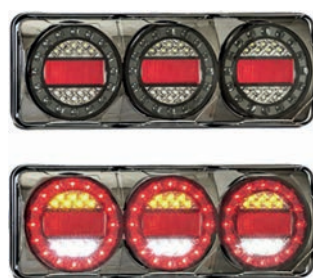

**CCA-82B3B:** Black Suit 82 Series

LED Autolamp 12V/24V Maxilamp Tail/Indicator/Reflector

**CCA-MAXILAMP3XR3M:** Black Chrome 407x147x35mm

LED Autolamp 12V/24V Maxilamp Tail/Indicator/Reflector

**CCA-MAXILAMP3XRWB:** Black Chrome 407x147x35mm