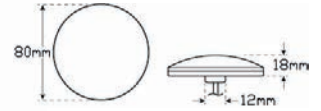

LED Autolamp 12V Round Rear Stop/Tail Lamp Taillight

CCA-82ACB: Amber 80mm