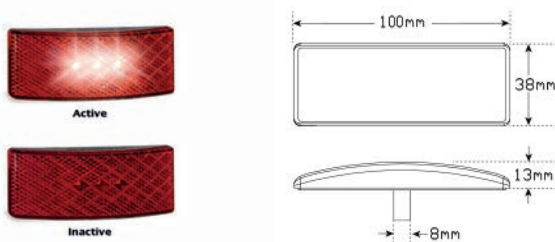

LED Autolamp 12/24V Red Side Marker with Reflector

CCA-EU38RMHDB: 100x38x13mm