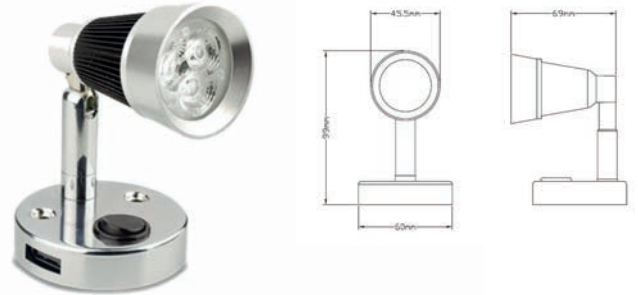

LED Autolamp 12V Interior Reading Light

CCA-RL60BUSB: USB Port Silver Aluminium