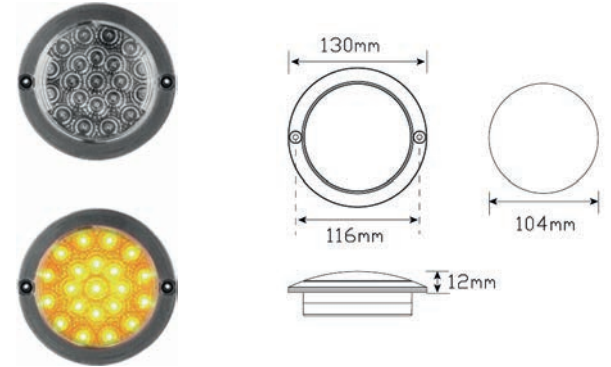

LED Autolamp 12V Amber Round Stop/Tail Taillight

CCA-102ABC: Black Chrome 130mm