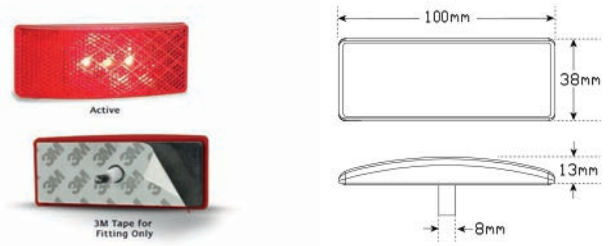

LED Autolamp 12V/24V Redr Side Marker with Reflector

CCA-EU38BRMHDB: 3M Adhesive 100x38x13mm