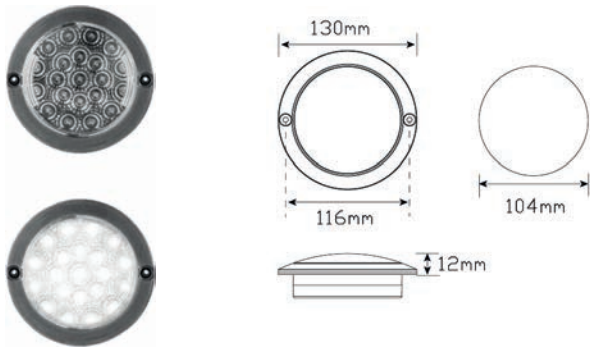

LED Autolamp 12V Round Stop/Tail Taillight

CCA-102WBC: Black Chrome 130mm