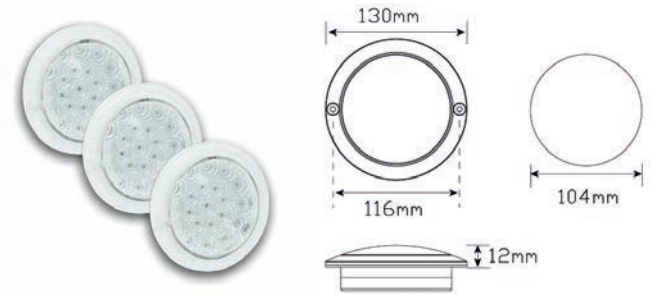

LED Autolamp 102 Series 12V Round Tail Lamp Clear Lens

CCA-102RC: White 130mm