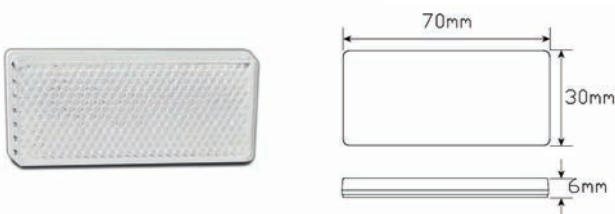

LED Autolamp White Reflector Stick On

CCA-7030WB: 70x30x6mm (Box of 100)