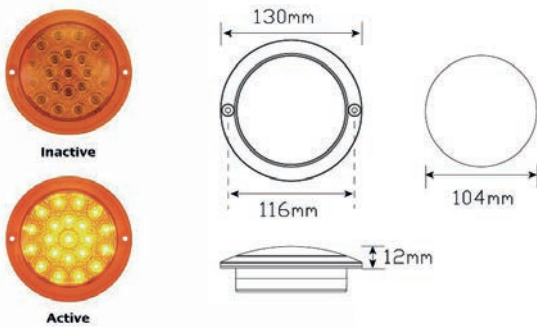

LED Autolamp 102 Series 12V Round Tail Lamp Clear Lens

CCA-102A : Amber 130mm