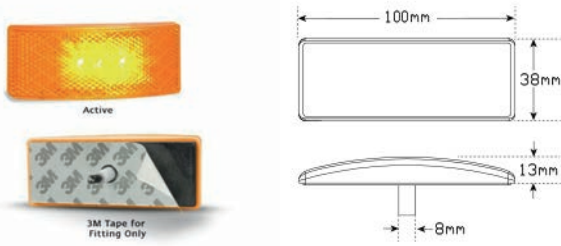

LED Autolamp 12V/24V Amber Side Marker with Reflector

CCA-EU38BAMHDB: 3M Adhesive 100x38x13mm