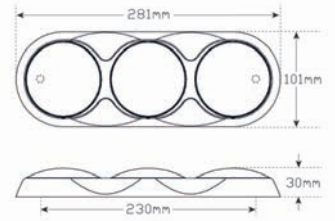

LED Autolamp 12V Stop/Tail/Indicator Taillight

CCA-82BARR: 281x101x30mm