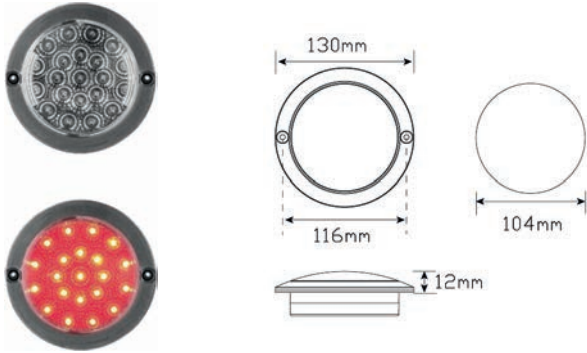

LED Autolamp 12V Red Round Stop/Tail Taillight

CCA-102RBC: Black Chrome 130mm