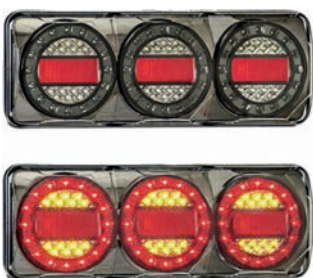

**CCA-82RCB:** Red 80mm

LED Autolamp 12V Round Rear Stop/Tail Lamp Taillight

**CCA-82ACB:** Amber 80mm

LED Autolamp 12V Round Rear Stop/Tail Lamp Taillight

**CCA-82WCB:** White 80mm

LED Autolamp Triple Surface Taillamp Mount Housing

**CCA-82B3B:** Black Suit 82 Series

LED Autolamp 12V/24V Maxilamp Tail/Indicator/Reflector

**CCA-MAXILAMP3XR3M:** Black Chrome 407x147x35mm

LED Autolamp 12V/24V Maxilamp Tail/Indicator/Reflector

**CCA-MAXILAMP3XRWB:** Black Chrome 407x147x35mm