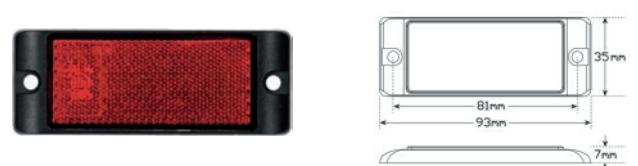

**CCA-215ARLP2:** Reflector Taillight 215x105x30.5mm

LED Autolamp Amber Reflector with Mount Bracket

**CCA-7035AB:** Black 93x35x7mm (Box of 100)

LED Autolamp Red Reflector with Mount Bracket

**CCA-7035RB:** Black 93x35x7mm (Box of 100)